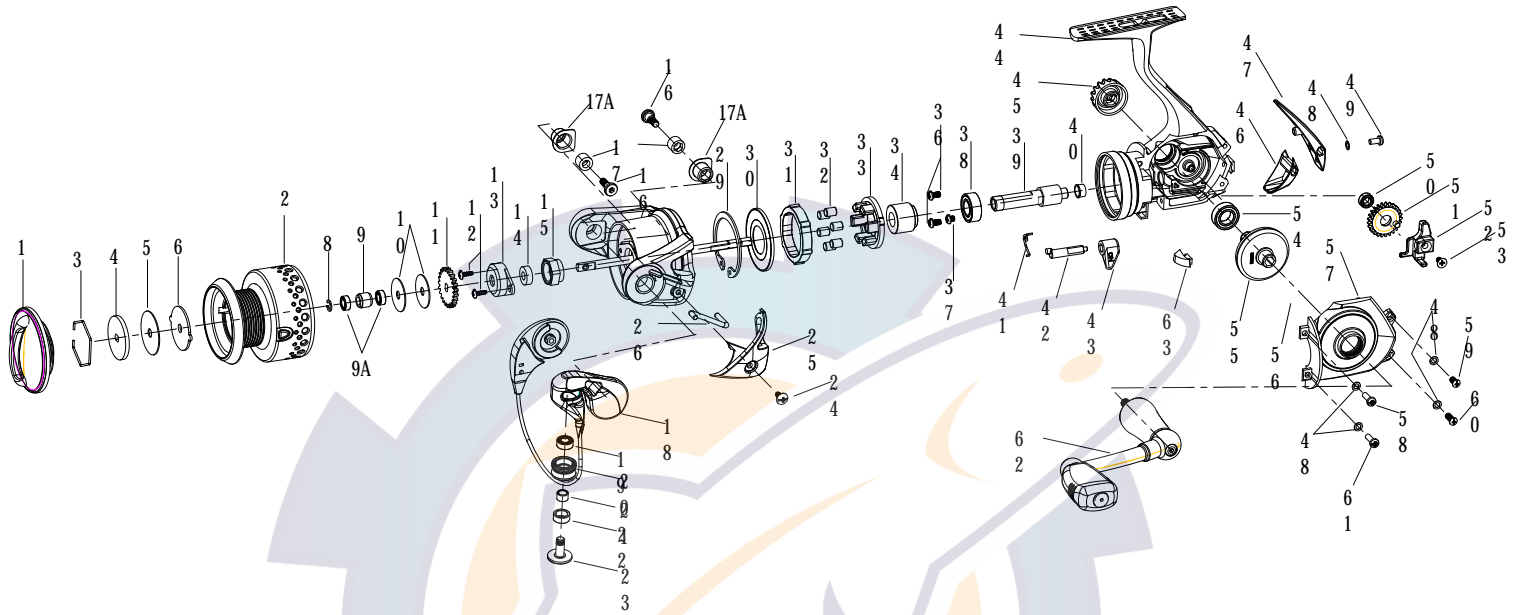

KEY#	DESCRIPTION	Energy 10	Energy 20	KEY#	DESCRIPTION	Energy 10	Energy 20
1	Drag Knob Assembly	RK332-01	SK332-01	32	Clutch Roller	RK165-01	TK165-01
2	Spool	RK021-03	SK021-03	33	Clutch Roller Retainer	RK040-01	TK040-01
3	Drag Retainer	RQ038-01	RQ038-01	34	Clutch Sleeve	RK139-01	SK139-01
4	Drag Washer "D"	SQ080-01	SQ080-01	35	Pinion Washer	AT110-01	AT110-01
5	Dag Washer "B"	RQ033-01	RQ033-01	36	Pinion Bearing Screw "A"	TK057-01	TK057-01
6	Drag Washer 'A'	RQ081-01	RQ081-01	37	Pinion Bearing Screw "B"	N/A	TK057-11
7	Drag Washer "C"	N/A	N/A	38	Pinion Ball Bearing	CH028-01	BH028-01
8	Retainer Clip	TK034-01	TK034-01	39	Pinion Gear	PQ011-01	RQ011-01
9	Spool Sleeve	RK121-01	SK121-01	40	Pinion Bushing	PQ141-01	RQ141-01
9A	Spool Bearing	EH158-01	EH158-01	41	Stopper Cam Spring	RK089-01	TK089-01
10	Spool Adjust Washer	RK030-01	RK030-01	42	Stopper Cam	RK090-01	TK090-01
11	Click Gear	RQ037-01	RQ037-01	43	Stopper Lever	RQ059-01	RQ059-01
12	Rotor Nut Lock Screw	RQ094-01	RQ094-01	44	Body Sub-Assembly	RK201-01	SK201-01
13	Rotor Nut Cover	RK214-01	SK214-01	45	Handle Cap	TK073-01	TK073-01
14	Main Shaft Bushing	SK213-01	SK213-01	46	Body Rear Cover - Top	RK140-01	SK140-01
15	Rotor Nut	SK006-01	SK006-01	47	Body Rear Cover - Bottom	RK140-51	SK140-51
16	Bail Pivot Screw	TK111-01	TK111-01	48	Body Cover Screw Washer	RQ142-01	RQ142-01
17	Bail Pivot Busing	TK109-01	TK109-01	49	Body Rear Cover Screw	RQ057-11	RQ057-01
17A	Bail Pivot Insert	TK112-01	TK112-01	50	O/S gear Ball Bearing	EH158-01	EH158-01
18	Bail Assembly	RK347-01	RK347-01	51	O/S Gear	PQ053-51	PQ053-01
19	Line Roller Bearing	GH202-01	GH202-01	52	Oscillation Slider	PQ025-01	RQ025-01
20	Line Roller	RK004-01	TK004-01	53	Main Shaft Screw	RQ100-01	RQ100-01
21	Line Roller Sleeve	TK114-01	TK114-01	54	Body Ball Bearings	CH027-01	CH028-01
22	Line Roller Bushing	TK104-01	TK104-01	55	Drive Gear Assembly	PQ012-01	RQ012-01
23	Line Roller Screw	RK108-01	TK108-01	56	Body Cover Ball Bearing	CH028-01	CH028-01
24	Arm Lever Cover Screw	GU077-01	GU077-01	57	Body Cover Assembly	RK123-01	SK123-01
25	Arm Lever Cover	RK108-01	TK108-01	58	Body cover Screw "A"	RQ057-04	RQ057-04
26	Kick Lever	RK019-01	SK019-01	59	Body Cover Screw "B"	N/A	SK057-11
27	Rotor Sub-Assembly	RK209-01	SK209-01	60	Body Cover Screw "C"	SK057-11	SK057-01
28	Main Shaft	PQ015-02	PQ015-02	61	Body Cover Screw "D"	RQ057-11	RQ057-04
29	Clutch Retaining Ring	RK060-01	TK060-01	62	Handle Assembly	RK318-01	SK318-01
30	Clutch Seal Plate	RK166-01	TK166-01	63	Trip Ramp	RK119-01	SK119-01
31	Clutch Lock ring	RK063-01	TK063-01				